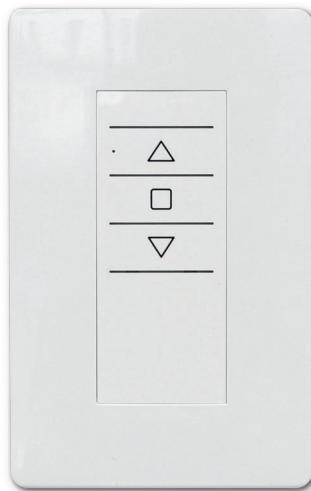

Remote Controls & Wall Switches

A collection of remote controls for interior window coverings and exterior solar protections. They are either single channel or 5 channels and each channel allows users to operate their motorized products. Each channel can control one individual motor or one group of motors.

1 Channel

Hand-held remote
1 Channel

QCTZ01Y

Wireless Wall Switch
1 Channel

QCTZ01D

5 Channel

Hand-held remote
5 Chan / Preset / All

QCTZ02Y

Wireless Wall Switches
5 Chan / Preset / All

QCTZ02D

Technical details

Channels	1 to 5
Frequency	434.15 MHz
Power supply	3V mod. CR2032
Battery life	2 years
Radiated power	0,150 mW
Protection rate	IP40
Coverage (int/ext)	65 / 600 ft
Encoding	RC Gaposá
Working temperature	14°F / 104°F

Dimensions (in)

1,8503 x 5,9055

3,0708 x 4,8818
(Dekora)

Note: Magnetic wall support (QCTB) is included in the "Y" models